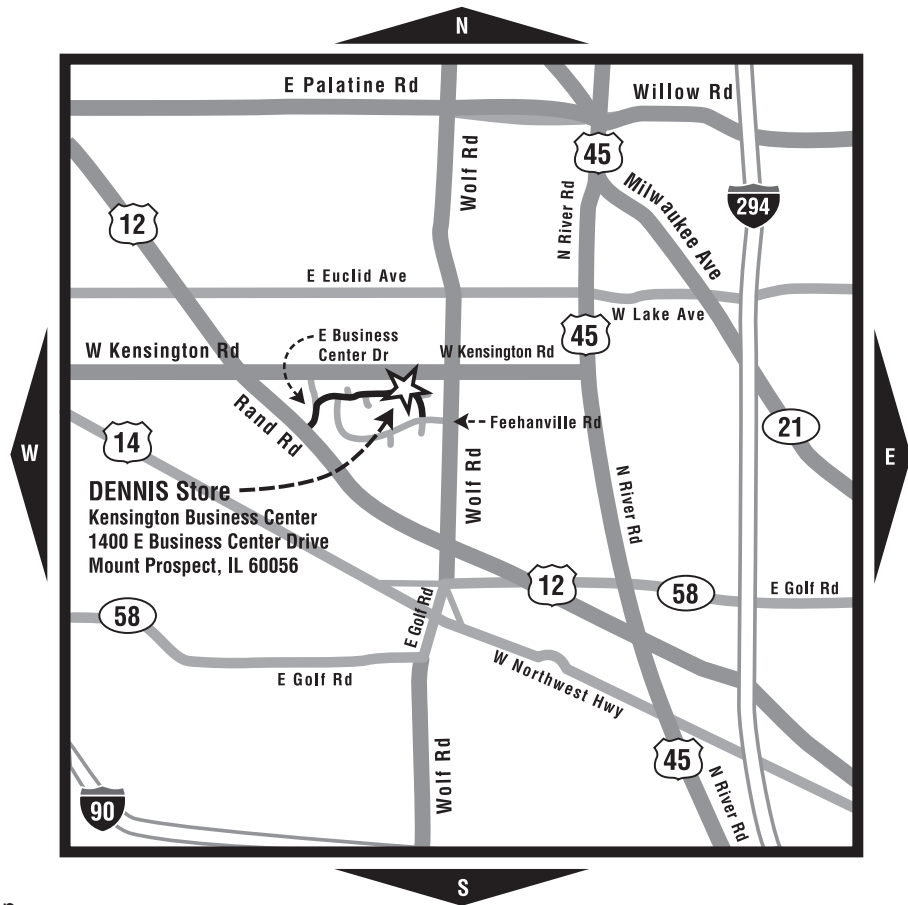

August only

Monday 10am – 5pm

Tuesday 10am – 6pm

Wednesday-Friday 10am – 5pm

Saturday 10am – 2pm

DENNIS stores are closed on major holidays and from Christmas to New Year's Day.

DIRECTIONS

From I-294 S, exit Willow Rd to Wheeling/Prospect Hts and merge onto Willow Rd, slight right onto ramp. Turn left onto S Milwaukee Ave/US-45. Keep right to follow US-45. Turn right on to E Kensington/Foundry Rd. Turn left onto N Wolf Rd. Head west on Feehanville Rd. Turn right onto E Business Center Dr.

From I-90 E/NW, toll-way towards Chicago, exit at 53 north and take the Palatine Rd E exit. Head right at Route 12, Rand Rd. Turn left onto E Business Center Dr.

DENNIS PROMOTIONS

All year long, DENNIS offers sales and specials for customers. Watch for changing promotions in your store and online!